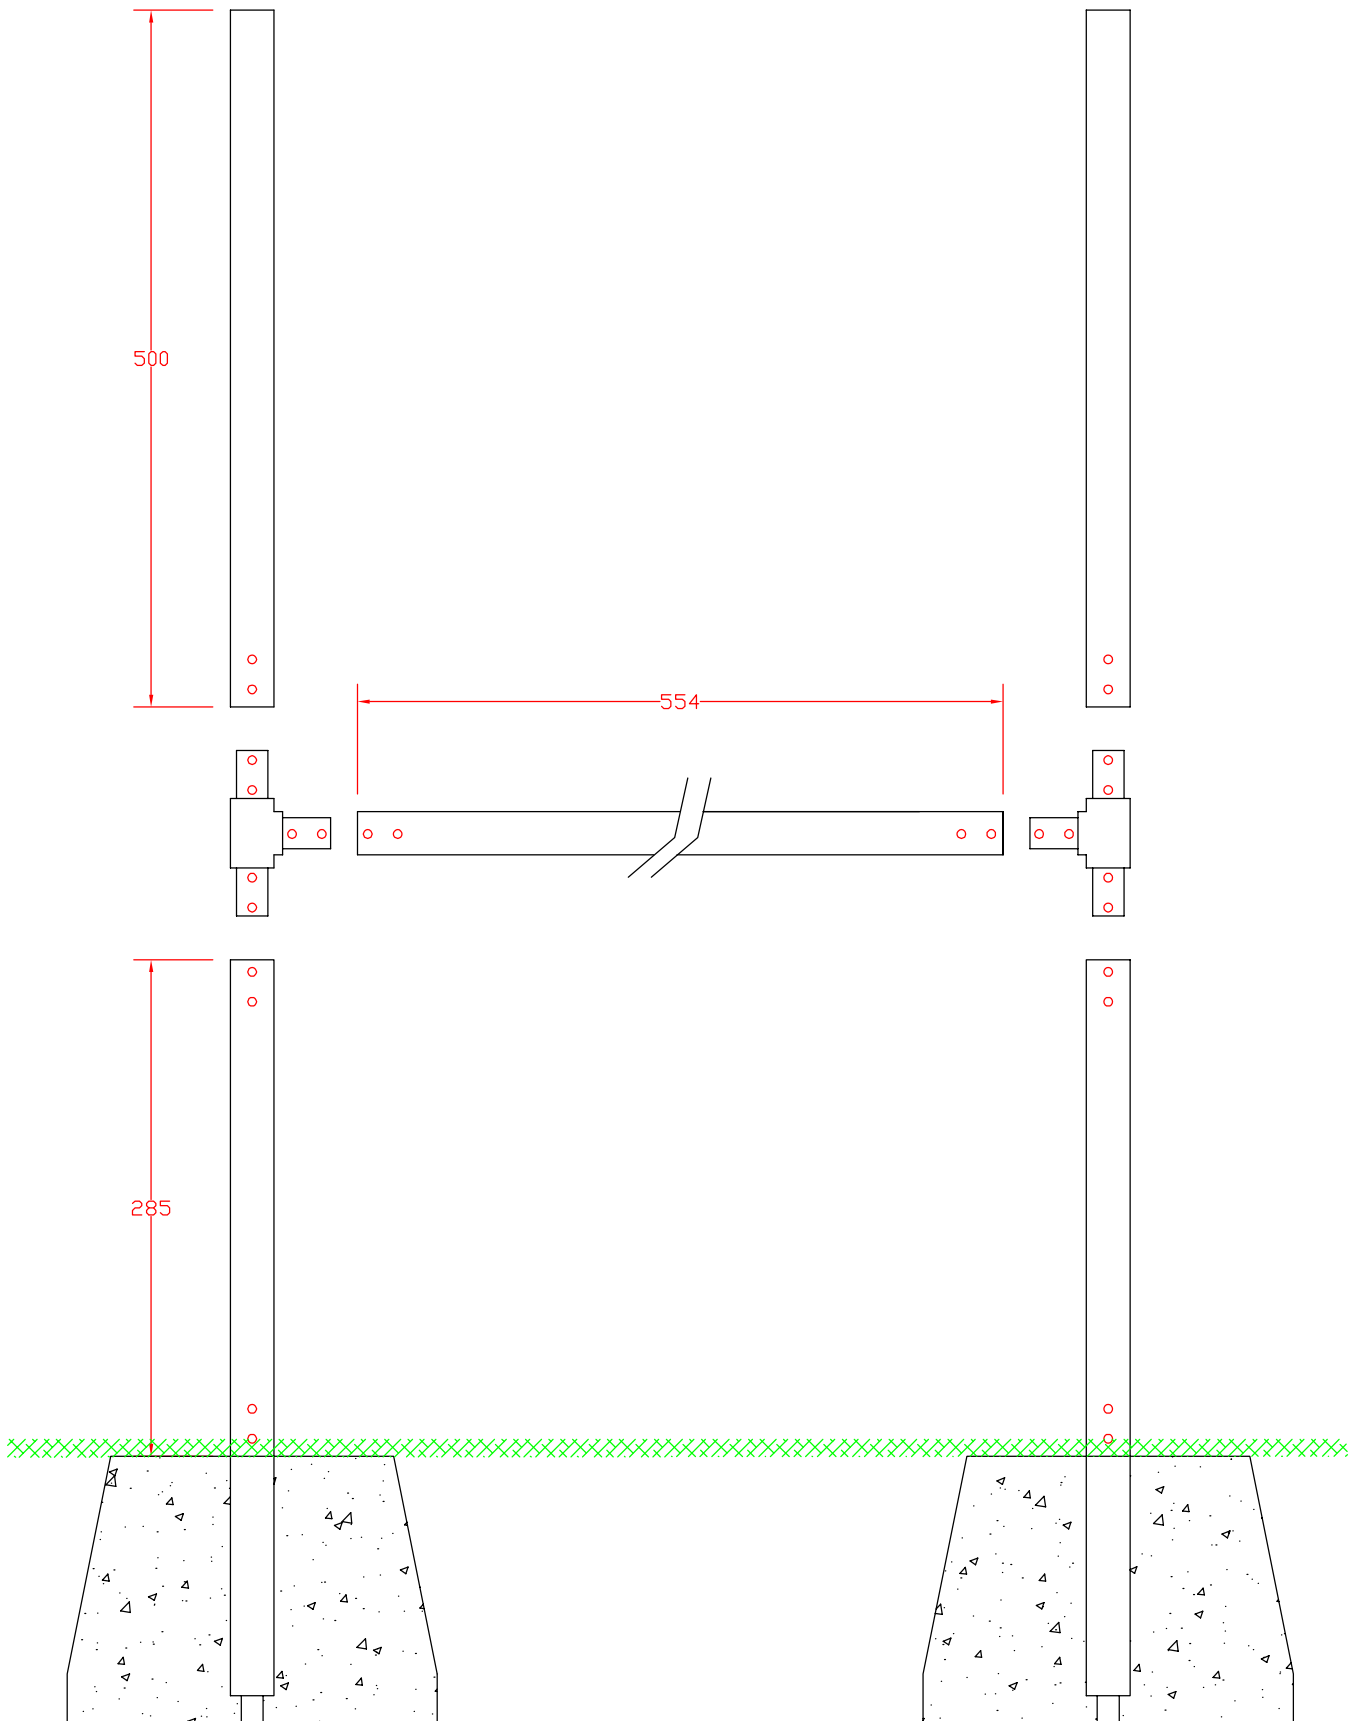

DESCRIPCIÓN: MONTAJE / CIMENTACIÓN ANCLAJES PORTERÍAS RUGBY RG00010
PLANO: RG00010-M SERIE 2 DE 2
FECHA: 03-03-2020

2 MONTAJE

ESTEBAN SPORTING GOOD & EQUIPMENT S.L.
C/ Vutca, 65 - 08530 LA GARRIGA - BARCELONA
Tel: 938 718 068 - Fax: 938 718 099
e-mail: esteban@esteban.info Url: www.esteban.info